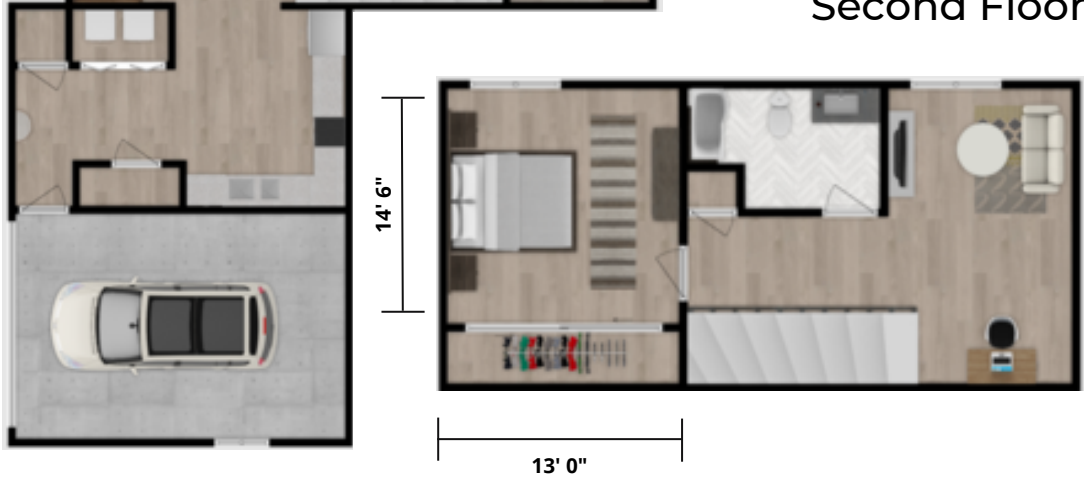

Crystal

1,483 sq. ft. | 2 Bedroom | 2 Bathroom
Townhome Style

First Floor

Second Floor

Unit # _____ Available _____ Rent \$ _____

www.scswiderski.com