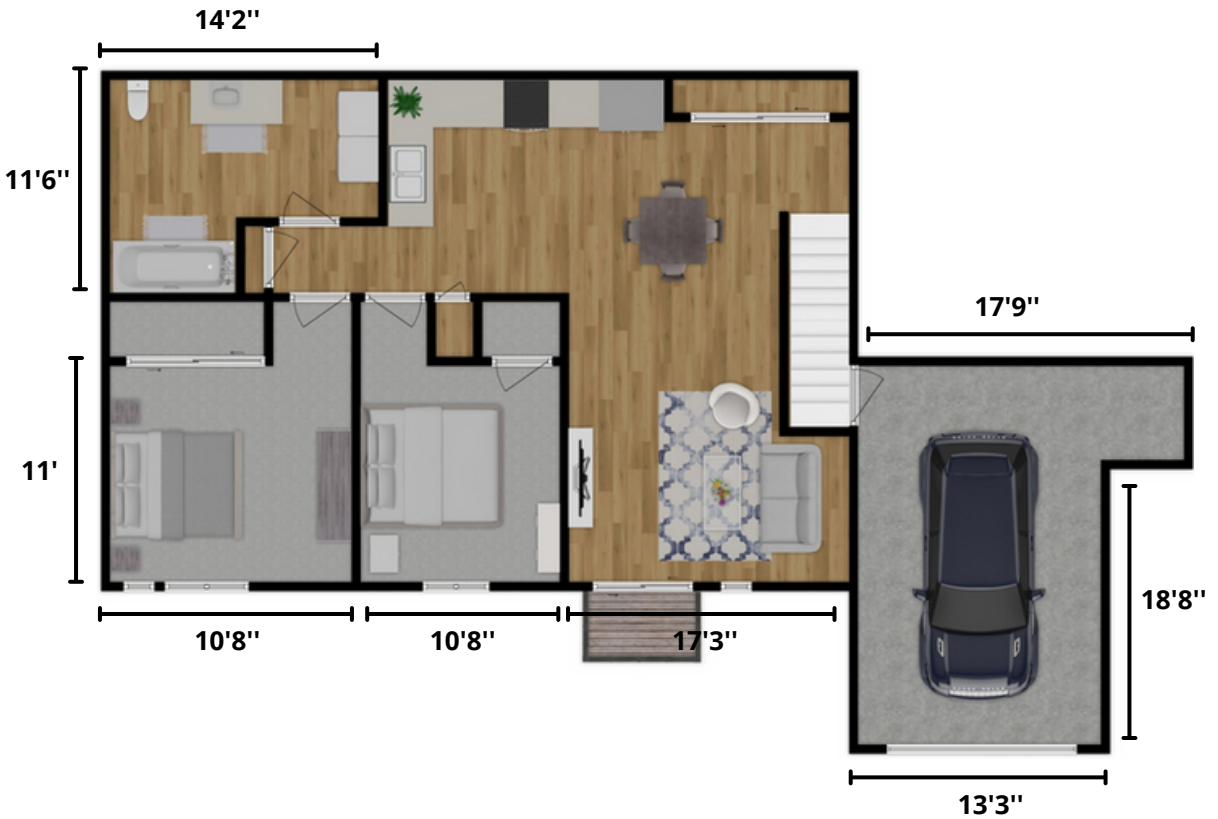

Dubay II

1,040 sq. ft. | 2 Bedroom | 1 Bathroom
Upper Middle

Unit # _____ Available _____ Rent _____

www.scswidorski.com