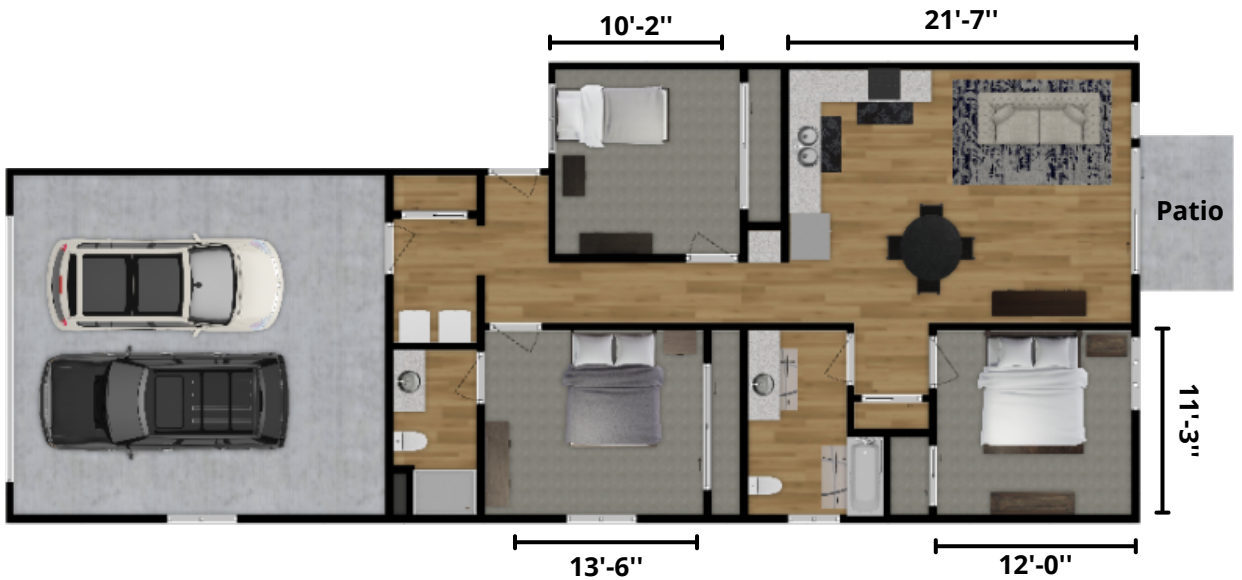

# LEGACY II

1,247 sq. ft. | 3 Bedroom | 2 Bathroom  
One Level

Unit # \_\_\_\_\_ Available \_\_\_\_\_ Rent \_\_\_\_\_

[www.scswidorski.com](http://www.scswidorski.com)