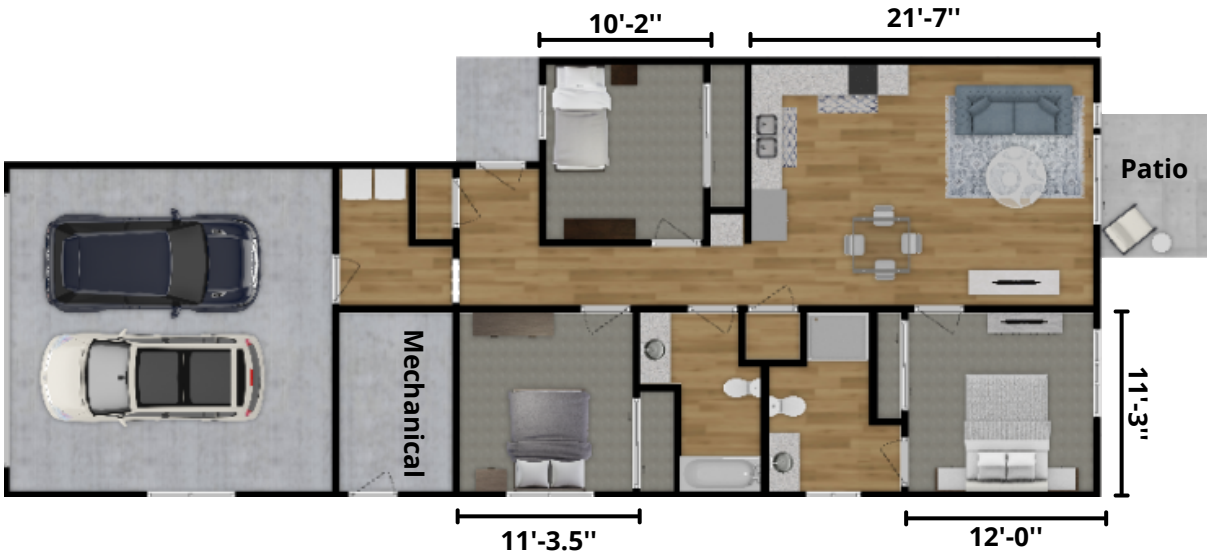

LEGEND

1,198 sq. ft. | 3 Bedroom | 2 Bathroom
One Level

Unit # _____ Available _____ Rent _____

www.scswidorski.com