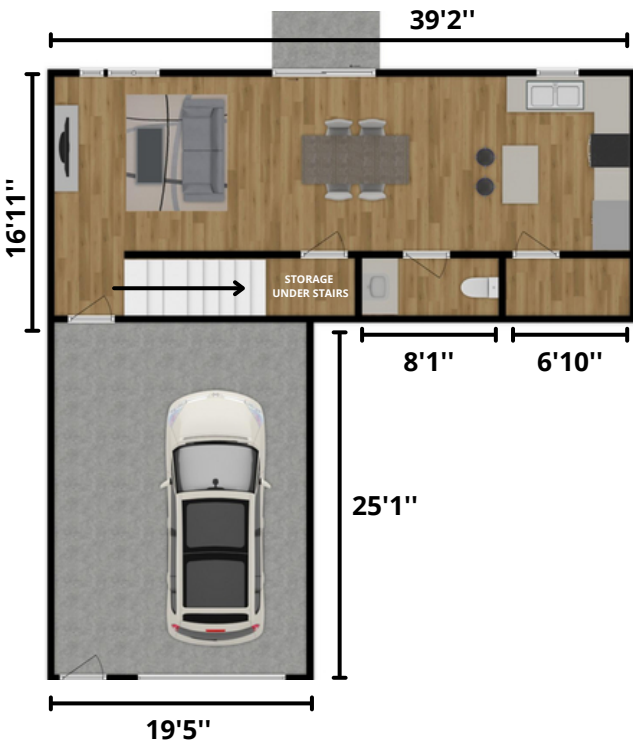

Mendota II

1,360 sq. ft. | 2 Bedroom | 1.5 Bathroom
Townhouse Middle

First Floor

Second Floor

Unit # _____ Available _____ Rent _____

www.scswidenski.com