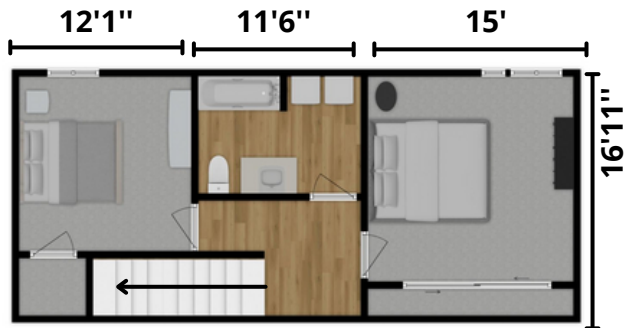

Mendota II

1,360 sq. ft. | 2 Bedroom | 1.5 Bathroom
Townhouse Middle

First Floor

Second Floor

Unit # _____ Available _____ Rent _____

www.scswidenski.com